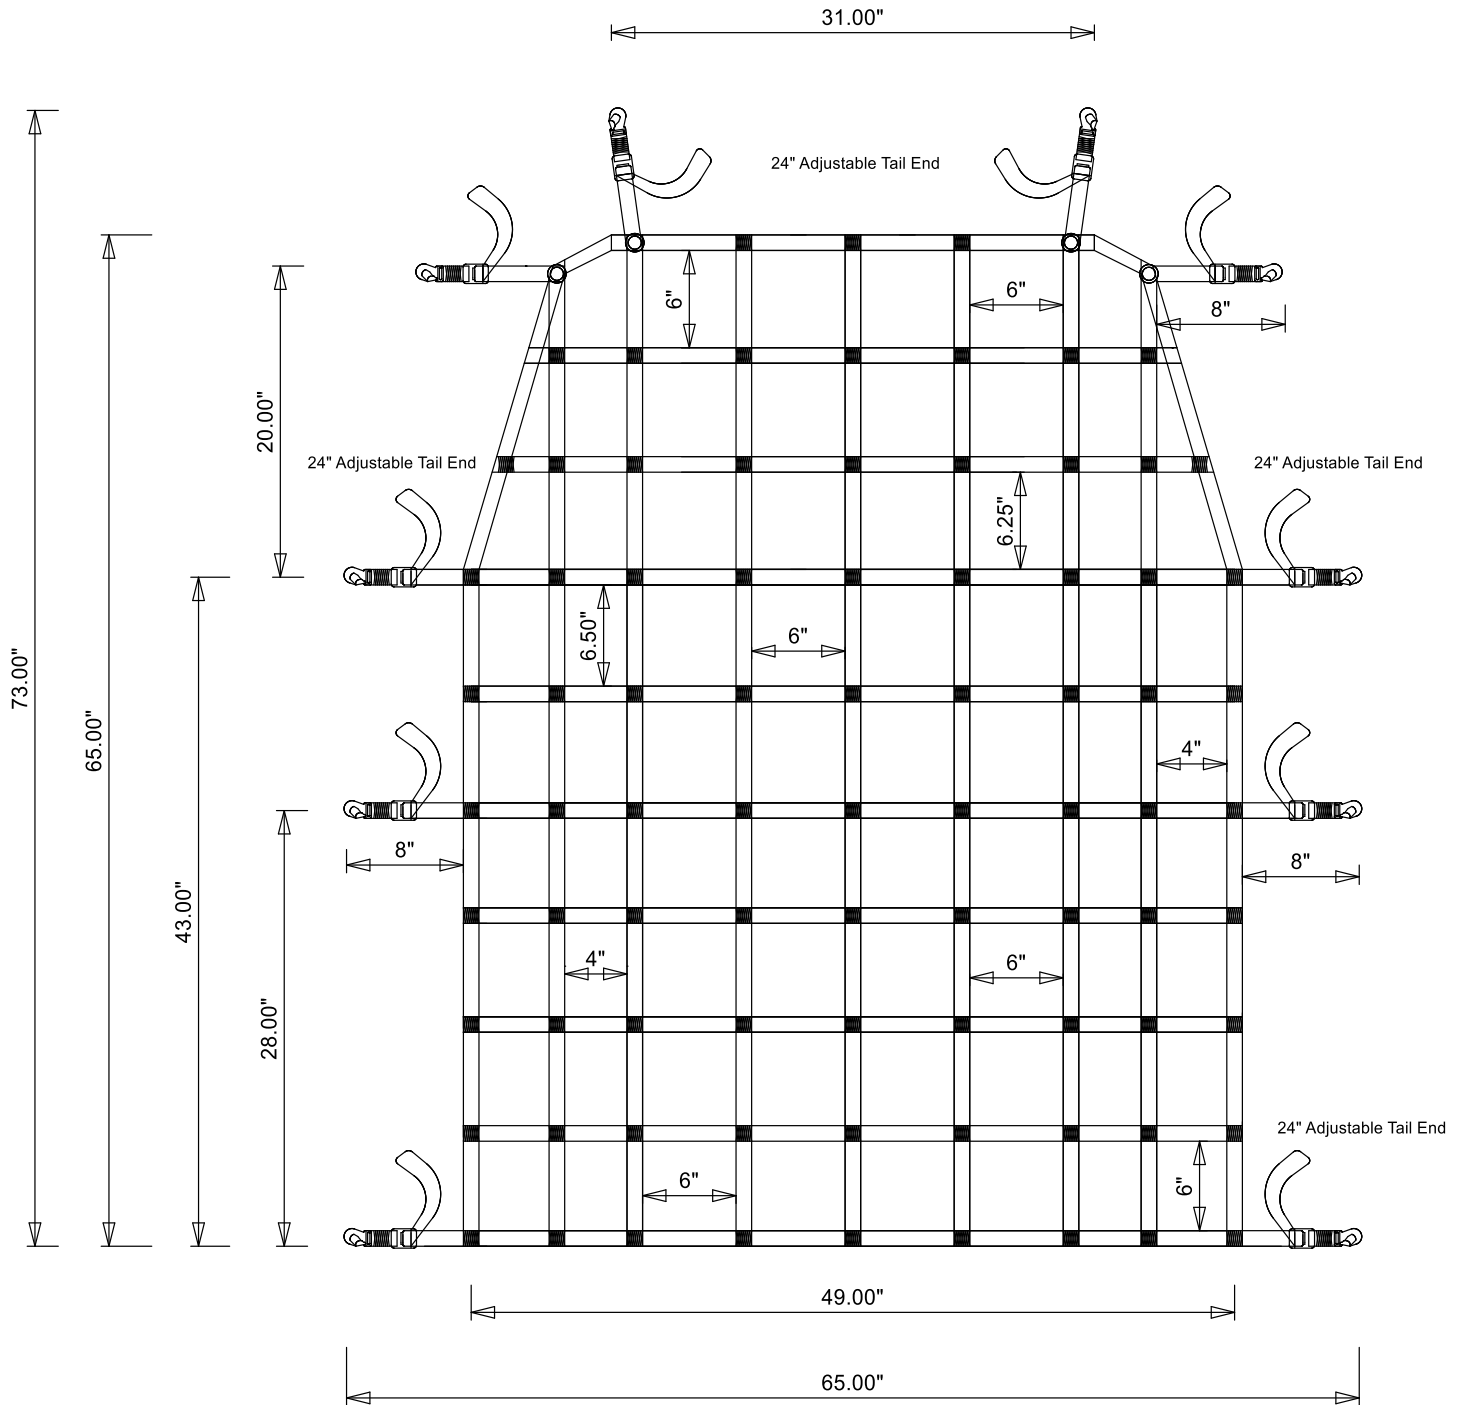

MW SUPPLY

This document contains information that is the confidential and proprietary property of MW Supply and may not be copied, published, or disclosed to others, or used for any purpose other than review, without the express written authorization of a authorized officer of MW Supply. This document must be kept only in the MW Supply's confidential files when not in use.

DRAFTED BY: Ryan Breton	Product #: CN-SLC	100 Progress St. Glen Rose TX 76043