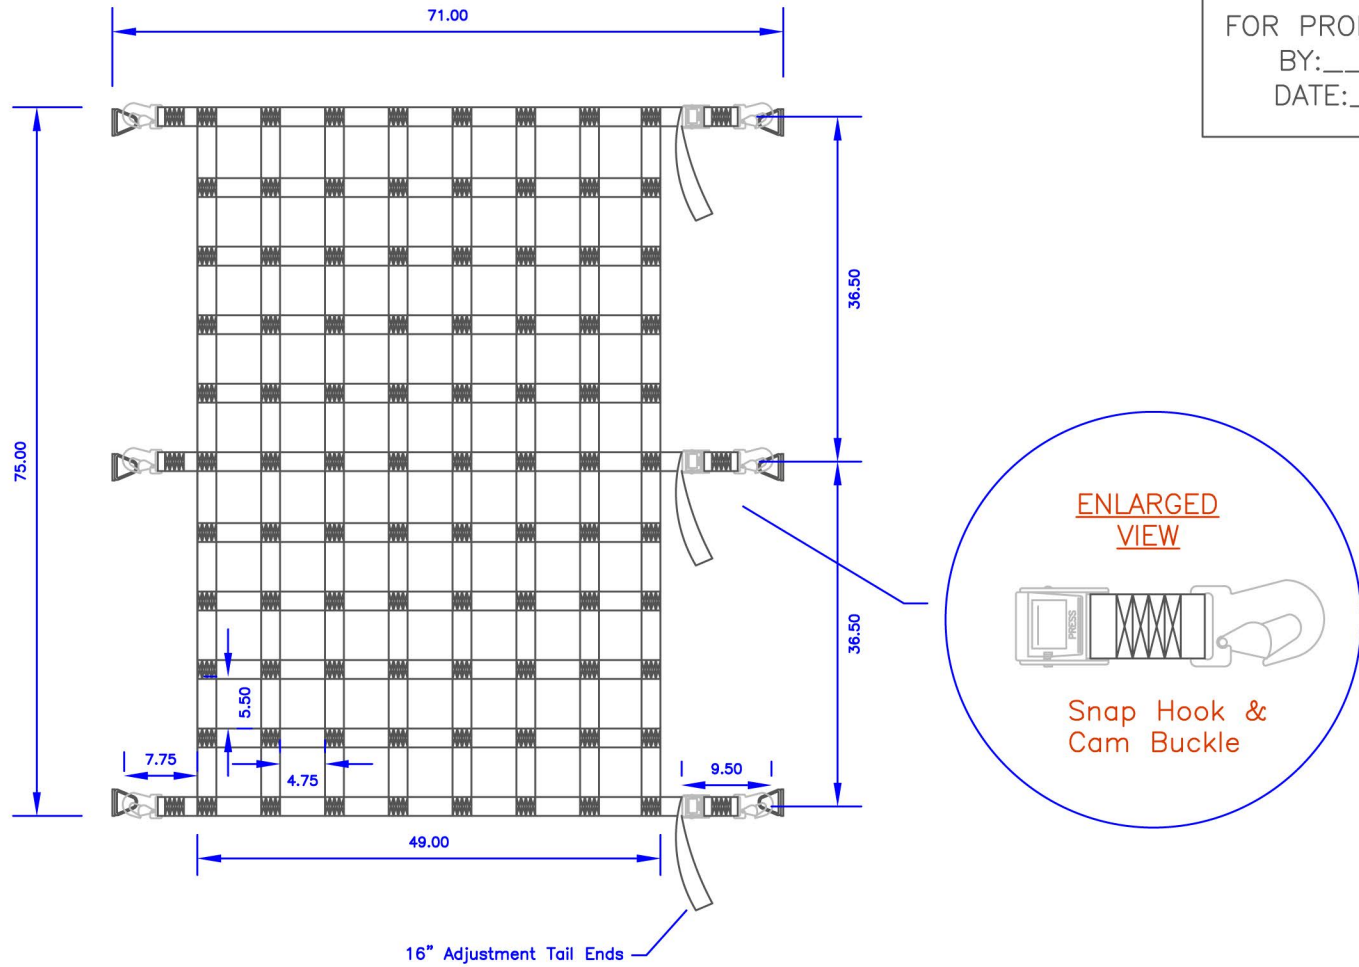

APPROVED
FOR PRODUCTION RELEASE
BY: _____
DATE: _____

NOTE:

Constructed of 2" 6k, polyester webbing. Hardware Includes: Snap Hook anchors & Cam Buckle tighteners.